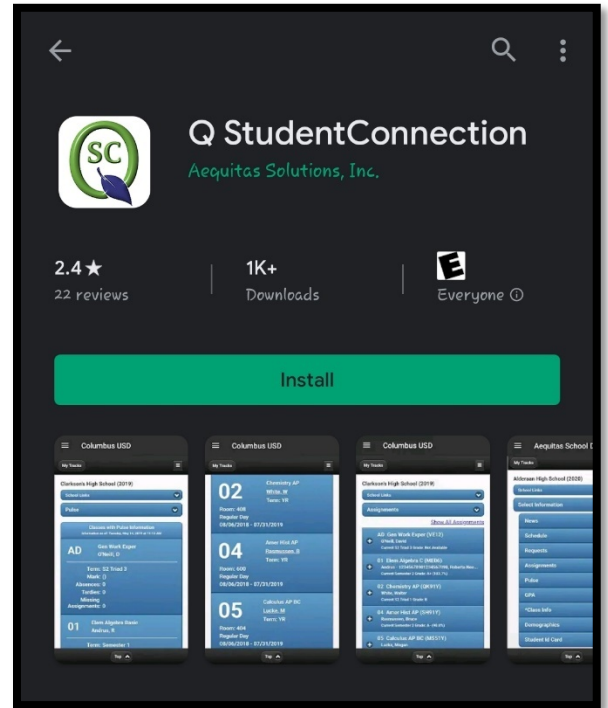

HOW TO DOWNLOAD THE APP

1) ANDRIOD

- ✓ In your App Store, search for **Q Student Connection**
- ✓ Select the icon and select **INSTALL**