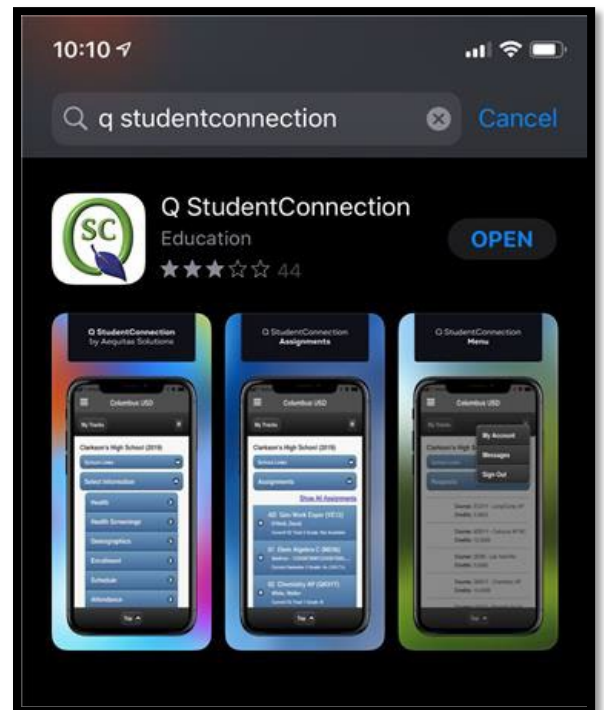

2) IOS

- ✓ In your App Store, search for **Q Student Connection**
- ✓ Select the icon and select **GET**