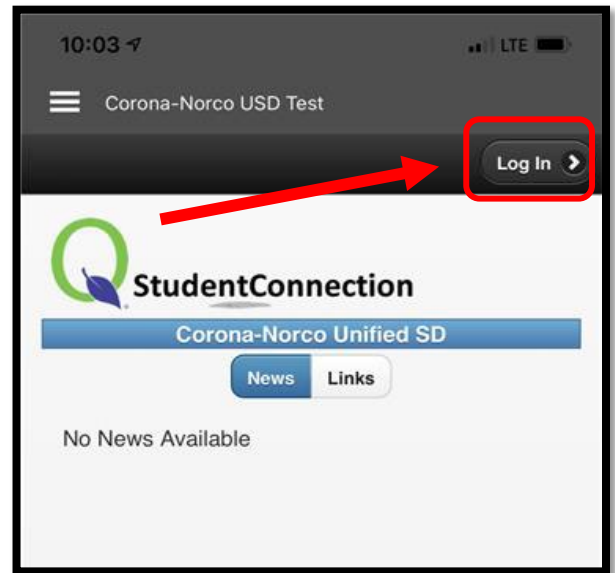

HOW TO LOG ON TO Q STUDENT CONNECTION APP

1) **Launch** the app from your mobile device
2) Select the **LOG IN button** (upper right-hand corner)