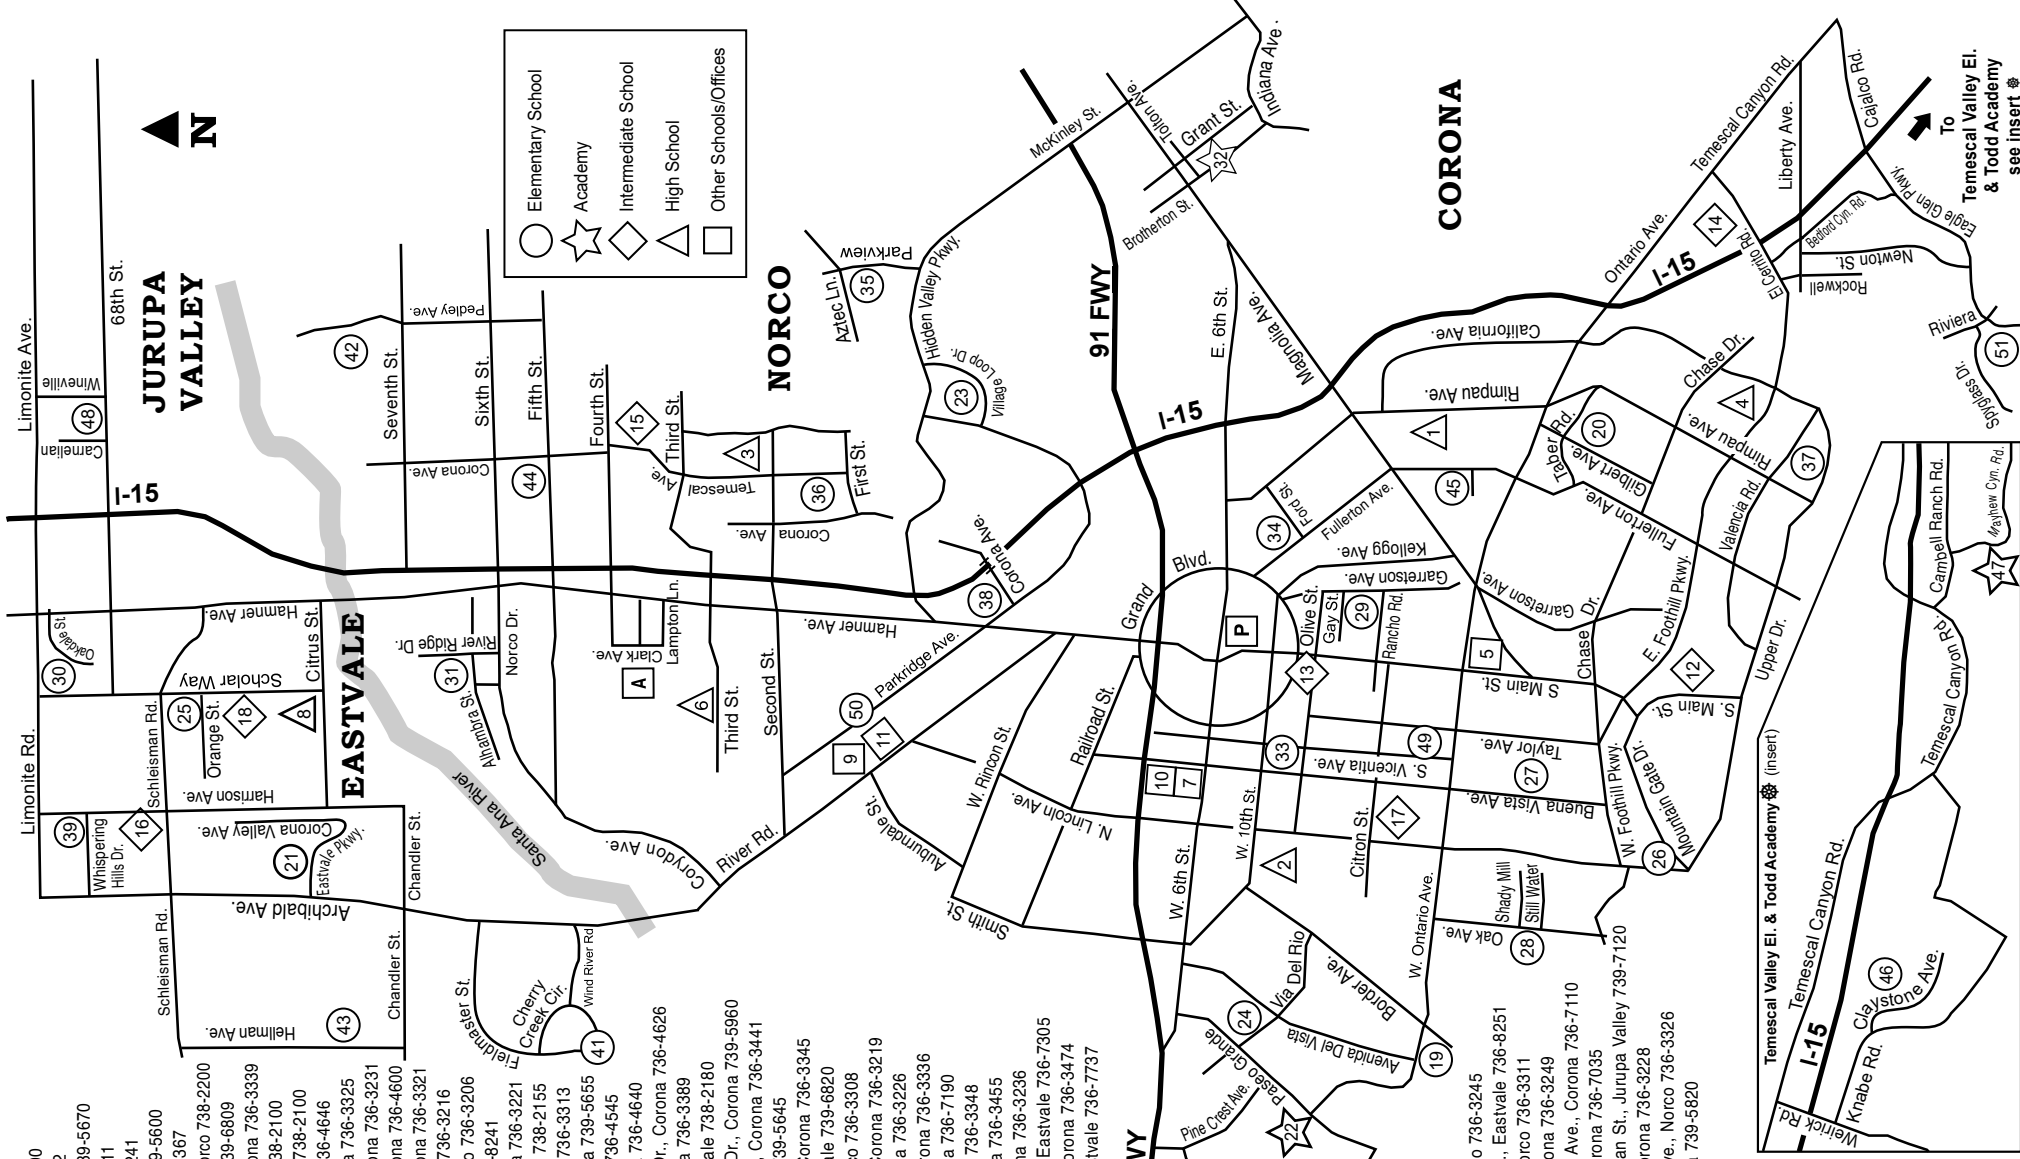

Revised 6/18/2021

Elementary School
 Academy
 Intermediate School
 High School
 Other Schools/Offices

*denotes year-round school calendar

To
Temescal Valley El.
& Todd Academy
see insert #